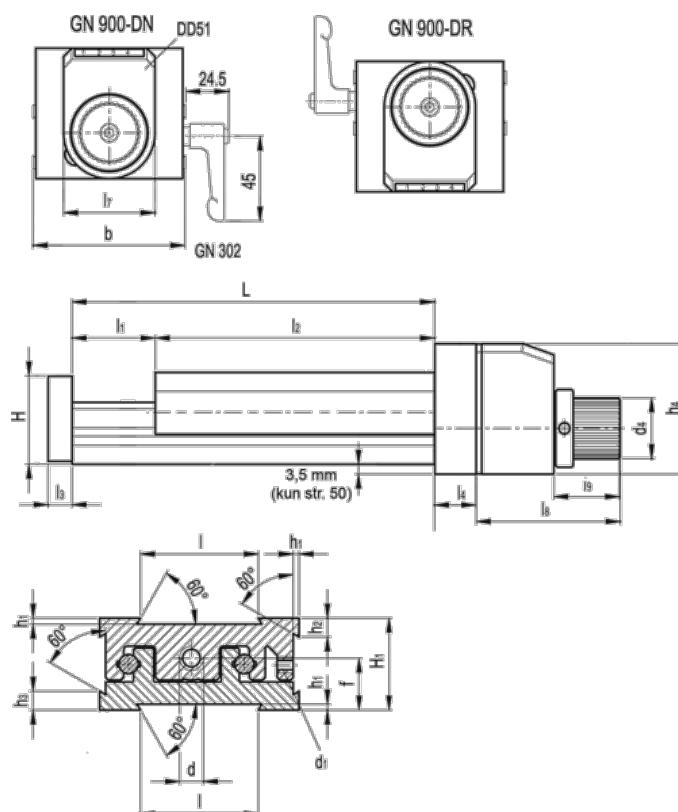

Article number: 20775023

Description: Adjustable slide unit
GN 900-80-220-100-DN-2

Measures

b = 80	h2 = 10.0	l7 = 33
d = M8x1	h3 = 10.0	l8 = 55
d1 = M5	h4 = 51	l9 = 27
d4 = 22	l = 50	
f = 20.5	L - l1 = 220-100	
H = 35.5	l2 = 120	
h1 = 2.0	l3 = 8	
H1 = 36	l4 = 16	